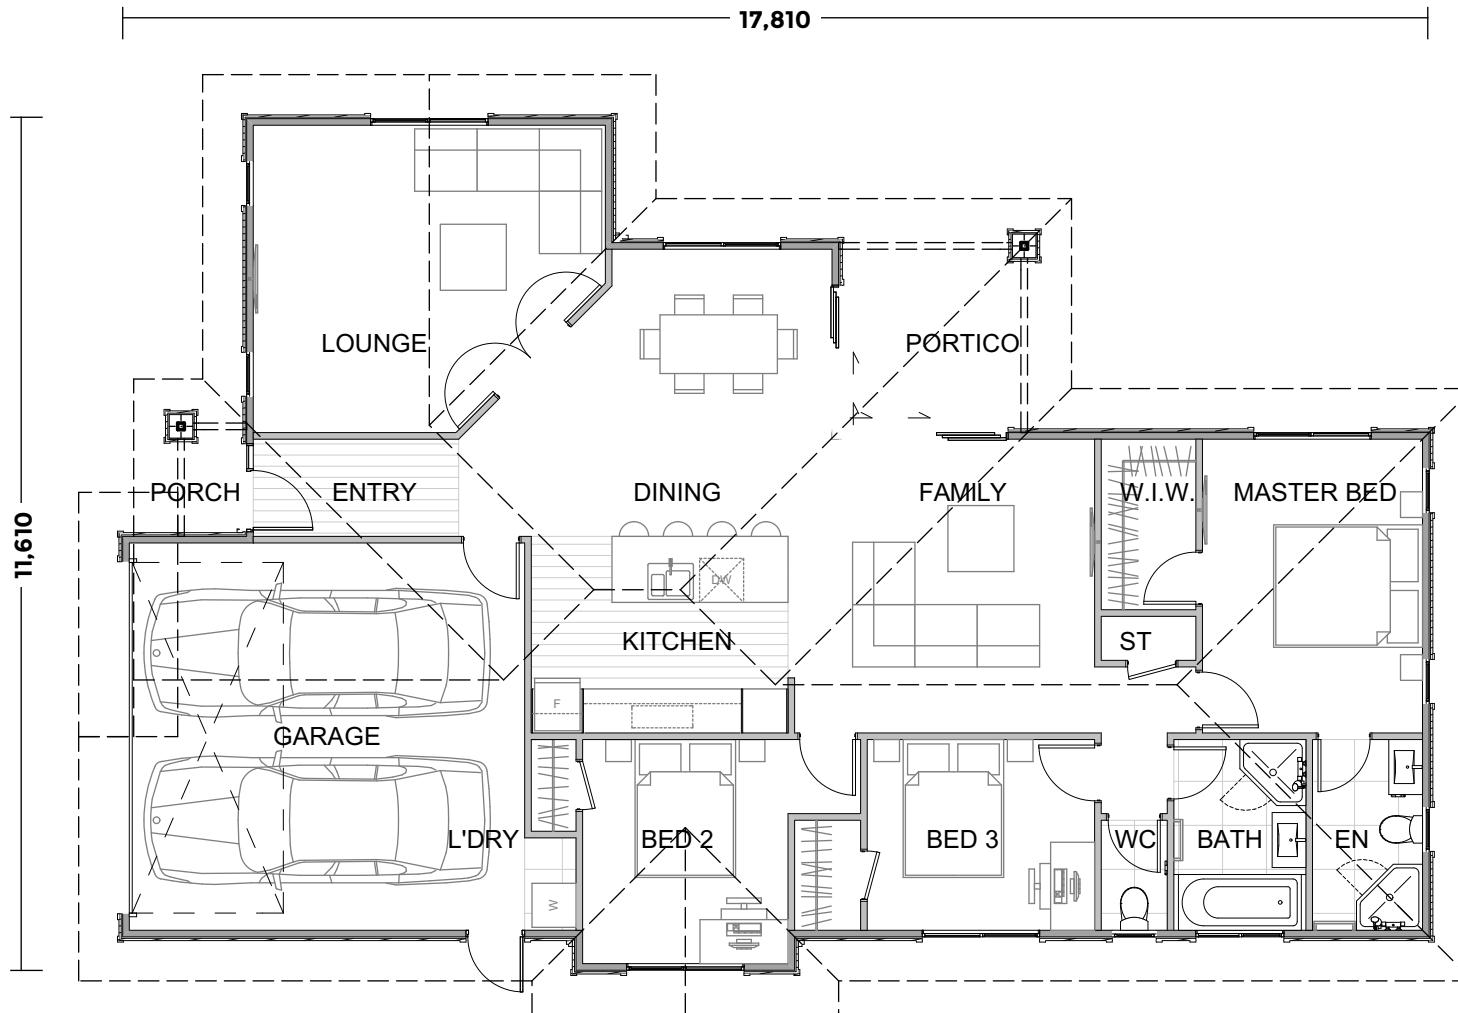

CRYSTAL

BUILDING KIWI DREAMS

HOME SIZE: 150.72M²

Master bedroom	3.0 x 4.0m
Bed 2	2.8 x 3.0m
Bed 3	3.1 x 2.6m
Bathroom	1.8 x 2.6m
Lounge	4.8 x 4.2m
Family	3.6 x 3.2m
Kitchen	3.6 x 2.6m
Dining	3.0 x 2.6m
Garage	5.4 x 5.3m